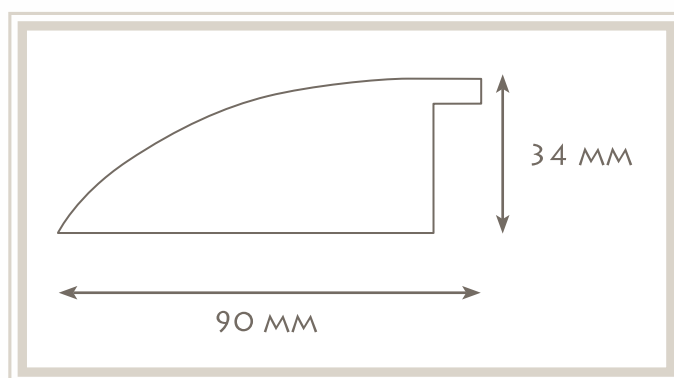

COLORAZIONI DISPONIBILI / AVAILABLE COLOURINGS:

1. ART. T9 FOGLIA ORO LUCIDO / BRIGHT LEAF GOLD T9
2. ART. T9 FOGLIA ARGENTO LUCIDO / BRIGHT LEAF SILVER T9

MISURE / MEASURES:

INGOMBRO / OVERALL DIMENSIONS: 60 / 170 CM

SPECCHIO / MIRROR: 42 / 152 CM

SEZIONE CORNICE / FRAME SECTION:

1.