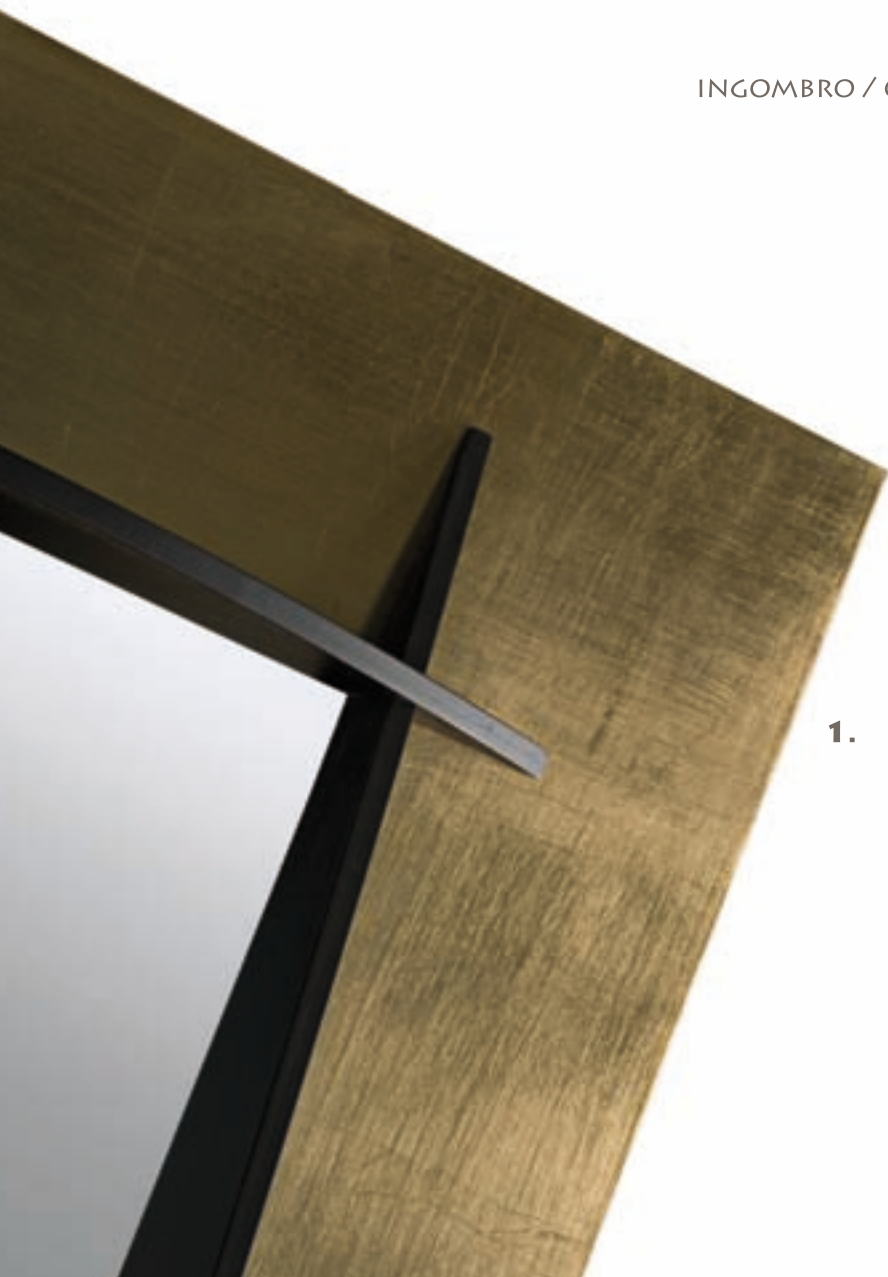

Folk

COLORAZIONI DISPONIBILI / AVAILABLE COLOURINGS:

1. ART. FOLK FOGLIA ORO LUCIDO - NERO OPACO / BRIGHT GOLD LEAF - MATT BLACK FOLK

MISURE / MEASURES:

INGOMBRO / OVERALL DIMENSIONS: 70 / 180 CM

SPECCHIO / MIRROR: 40 / 150 CM

1.