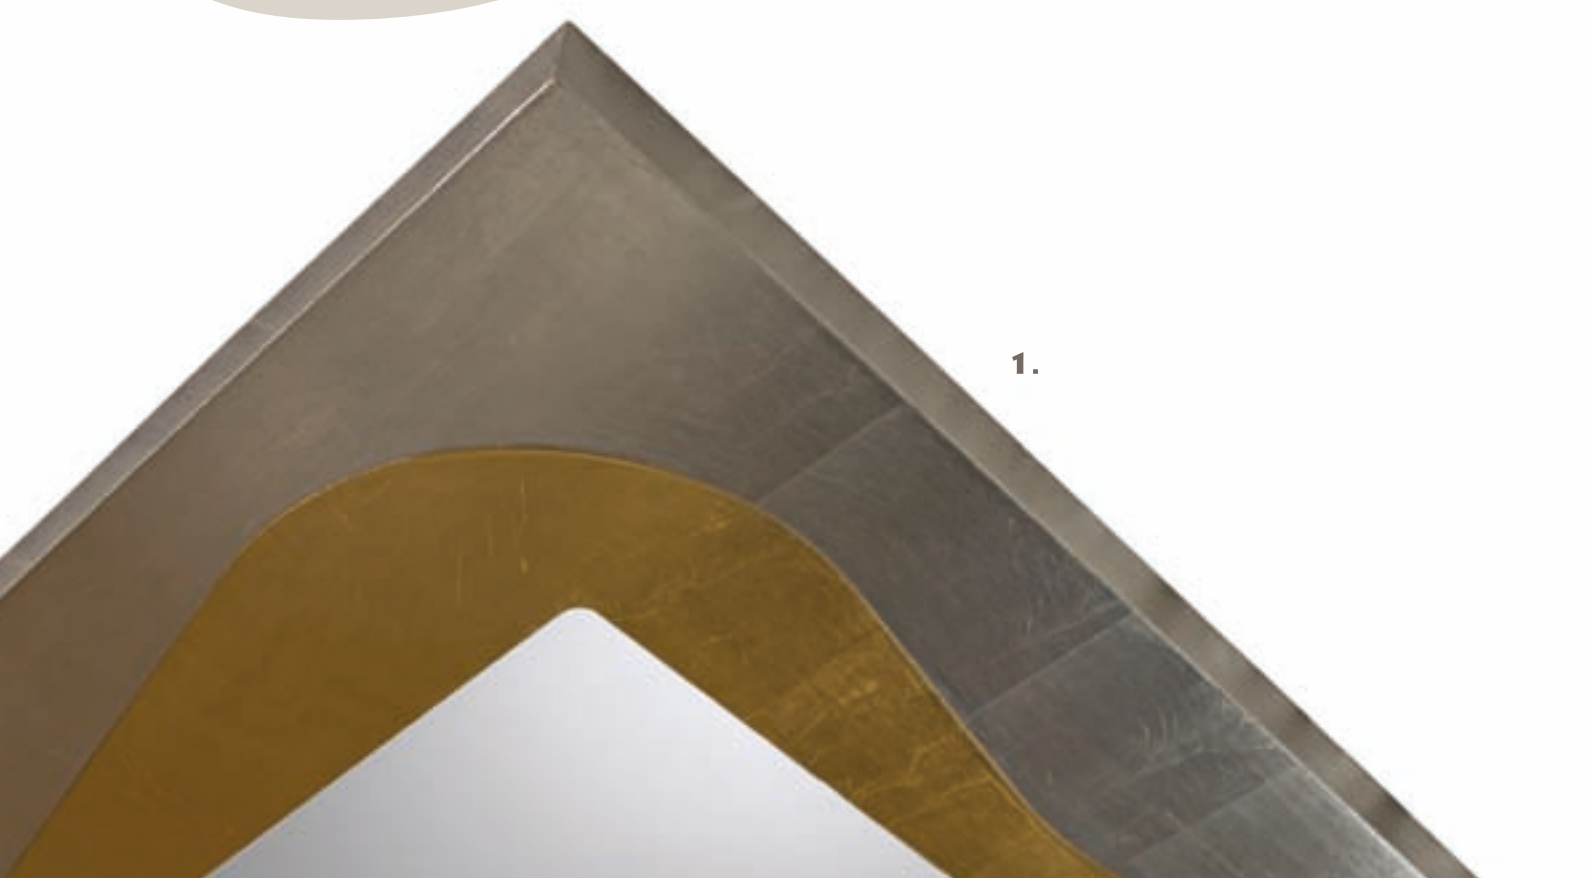

MISURE / MEASURES:

INGOMBRO / OVERALL DIMENSIONS: 70 / 180 CM

SPECCHIO / MIRROR: 40 / 150 CM

1.

Luca

1.

1.

The background features a complex, layered composition of organic, flowing shapes. A large, dark grey shape dominates the left and bottom portions, with a white, irregularly shaped area nested within it. To the right, a solid orange shape is partially visible. Overlaid on these shapes are several thin, grey, curved lines that sweep across the frame, creating a sense of movement and depth. The overall aesthetic is modern and artistic.